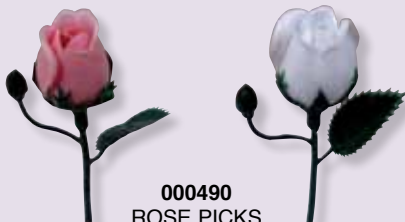

**008330**  
MERMAIDS  
24/BOX 2"  
**9.60**

**000260**  
WATER LILY PICK  
72/BOX 2 1/2"  
**7.95**

**000466**  
SMALL ORCHID & FERN PICK  
144/BOX 2 1/2"  
**11.50**

**000506**  
LARGE ORCHID & FERN PICK  
72/BOX 5 1/2" **10.80**

**500850**  
HEART & FLOWERS PLAQUE  
48/BOX 3 1/2"  
**9.60**

**000490**  
ROSE PICKS  
PINK AND WHITE ASST.  
72/BOX 3" **5.10**

**000612**  
PINK VINYL  
ROSE & LEAVES  
144/BOX 2"  
**9.35**

**500022**  
PINK SATIN BOWS  
200/BOX 2"  
**11.00**