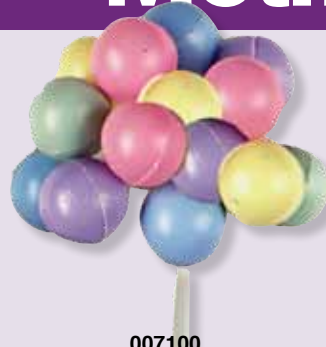

007100
PASTEL BALLOON CLUSTERS
36/BOX 7"
6.85