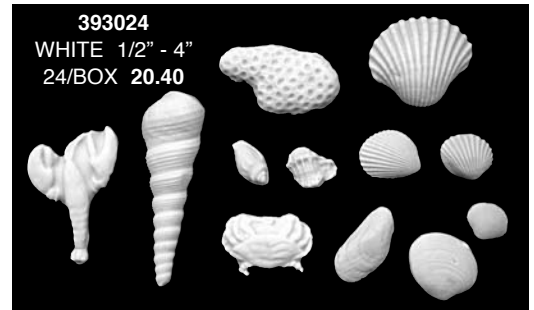

393030
SEA CREATURES - ASST. SHAPES & SIZES
1/2" - 4" 24/BOX 20.40

393024
WHITE 1/2" - 4"
24/BOX 20.40