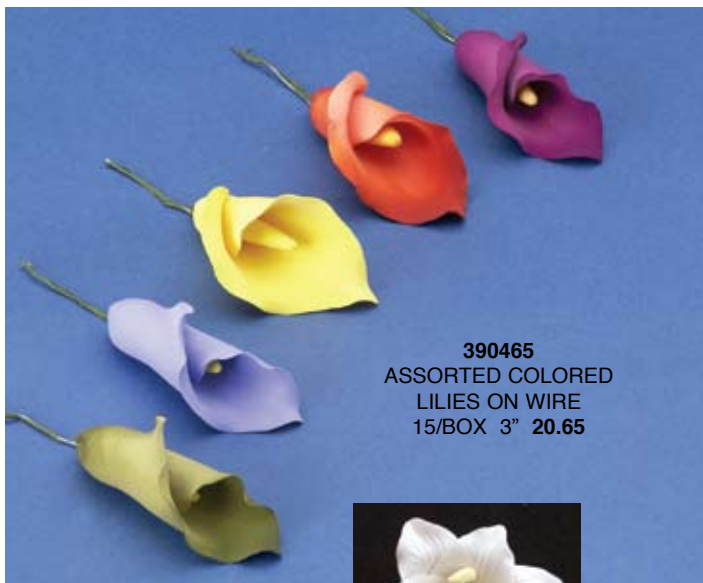

390541
OPEN LILY W/ WIRE
18/BOX 2" **25.50**

390465
ASSORTED COLORED
LILIES ON WIRE
15/BOX 3" **20.65**