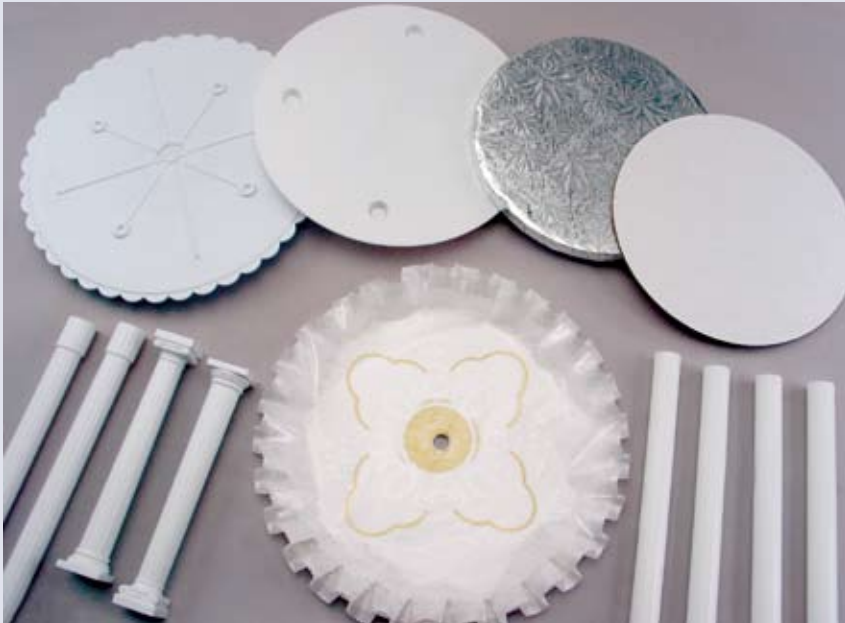

Wedding Cake Kits

W

e are very pleased to present you the **Pfeil & Holing Wedding Kit Program**, another way P&H is working every day to enhance your selection of baking and cake decorating products.

The Wedding Kit Program is designed to satisfy every decorator's need for easy, low-cost ways to create beautiful, unique cakes for this very special occasion. Our program also allows you to customize each cake to your customer's exact specifications, as our entire line of cake toppers, sprays, blooms and roses can be used in conjunction with any cake kit you purchase.

The basis for this simple, easy-to-understand cake kit program is the **Component Set Kit**, which will provide you with the supplies needed to assemble and create the cake of your choice.

Component Set Kits are comprised of some or all of the following