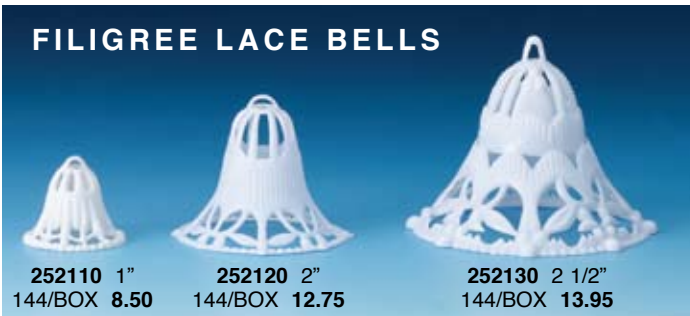

FILIGREE LACE BELLS