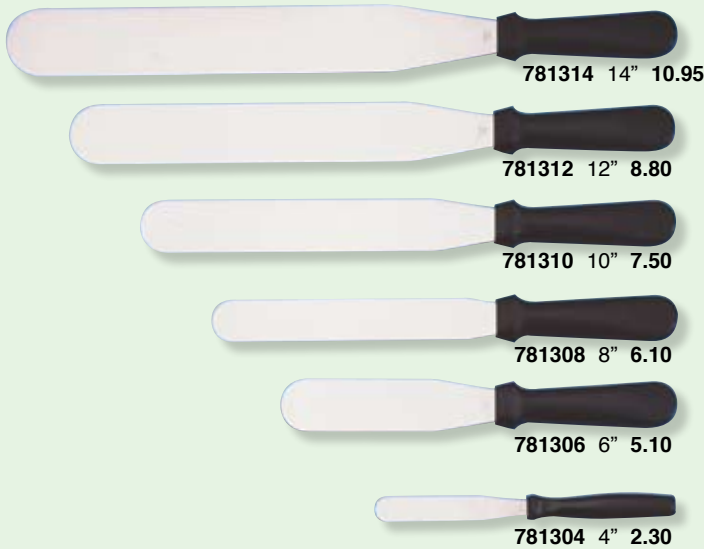

ECONOMY ULTRA POLY HANDLE